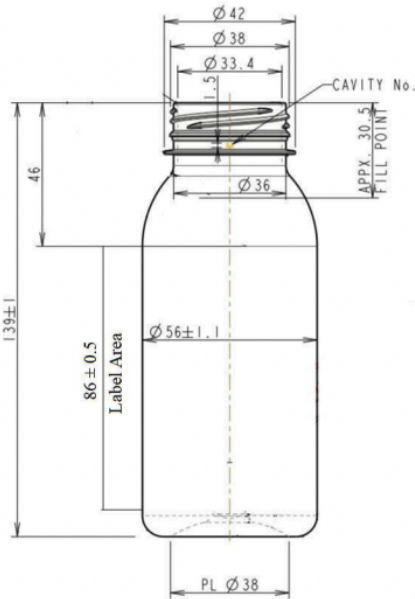

Bobby 250

General info

Item no. (SKU):	LS1030816102
Family / Range:	Bobby
Capacity:	250ml
Neck:	38mm 3-Start
Weight:	18
Shape:	Round
Material:	PET
Colour:	
Print Areas:	N/A
Country of Origin:	Lithuania

Packaging Info

Packed in Boxes

Box Dimensions (mm):	594 x 394 x 448
Quantity per box (pcs):	200
Boxes per pallet (pcs):	20
Quantity per pallet (pcs):	4000
Net weight (kg):	72
Gross weight (kg):	94
Pallet height (mm):	2400

Packed in PE bags on trays (Full pallet)

Tray dimensions (mm):	1200 x 800 x 50
Quantity per tray (pcs):	300
Quantity per PE bag (pcs):	150
PE bags per tray (pcs):	2
Trays per pallet (pcs):	16
Quantity per pallet (pcs):	4800
Net weight (kg):	86
Gross weight (kg):	108
Pallet height (mm):	2400